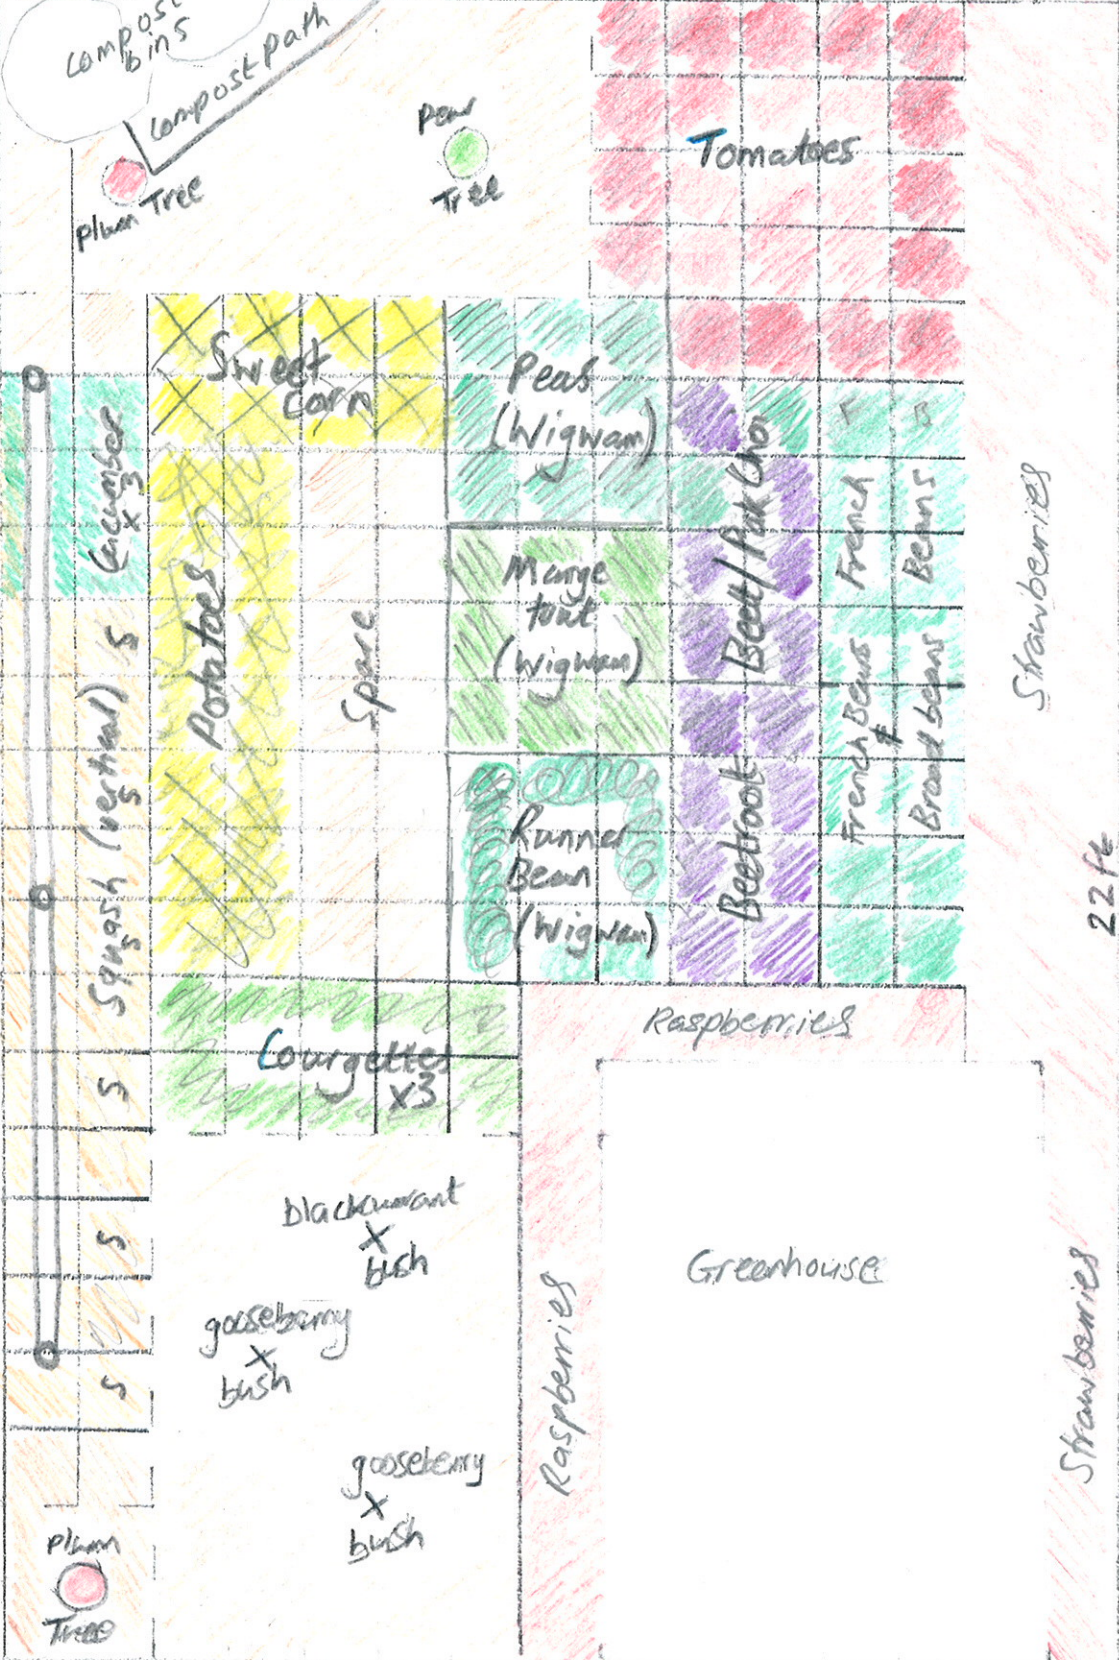

Shed

COMPOST CORNER

Path

Janice & Mark's Fence

To the Ugly Back Corner of Gage tree

THE WINTER STRIP

Danna's Fence

Path (Vasper's Run)

Veg Plot Plan 2013
Scale 1cm = 1 foot

15ft

22ft

2ft